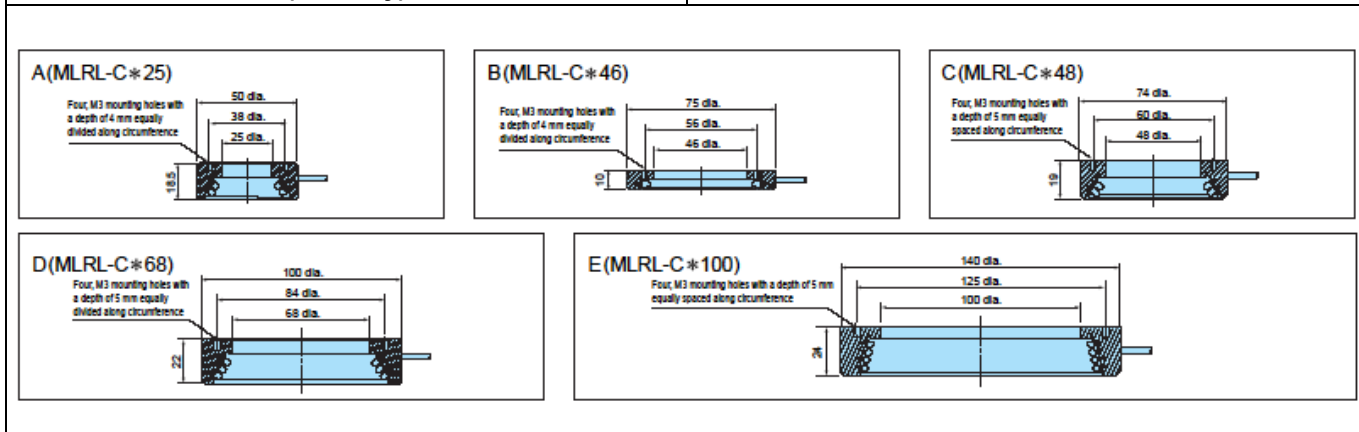

Product discontinuation Low Angle Ring Light Model 3Z4S-LT MLRL-C□□□□□ Series (Partially)	Recommendable replacement Moritex Corporation Low Angle Ring Light Model MLRL-C□□□□□ Series