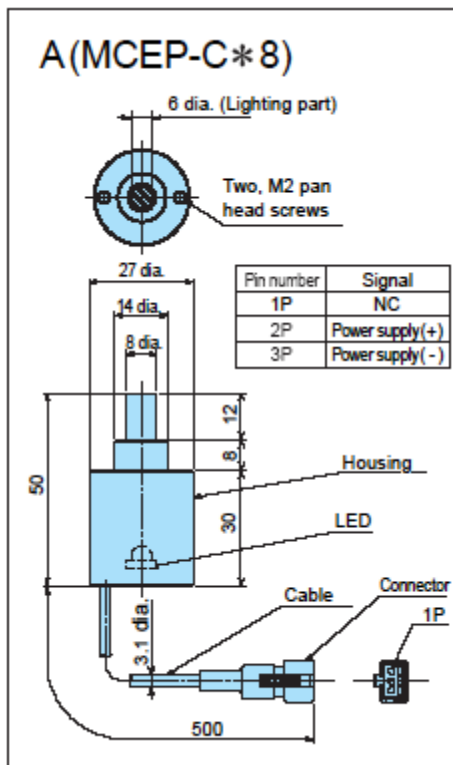

Product discontinuation High-powered Spot LED Light Model 3Z4S-LT MCEP-CG8	Recommendable replacement Moritex Corporation High-powered Spot LED Light Model MCEP-CG8