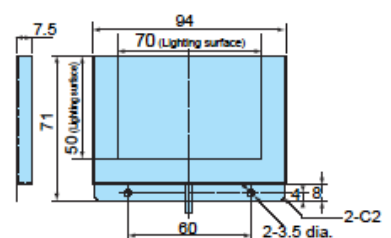

C (MEBL-C*7050)