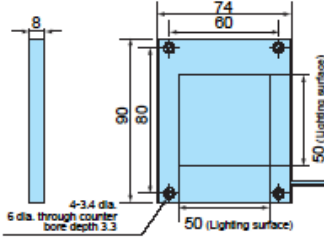

B (MEBL-C*50)